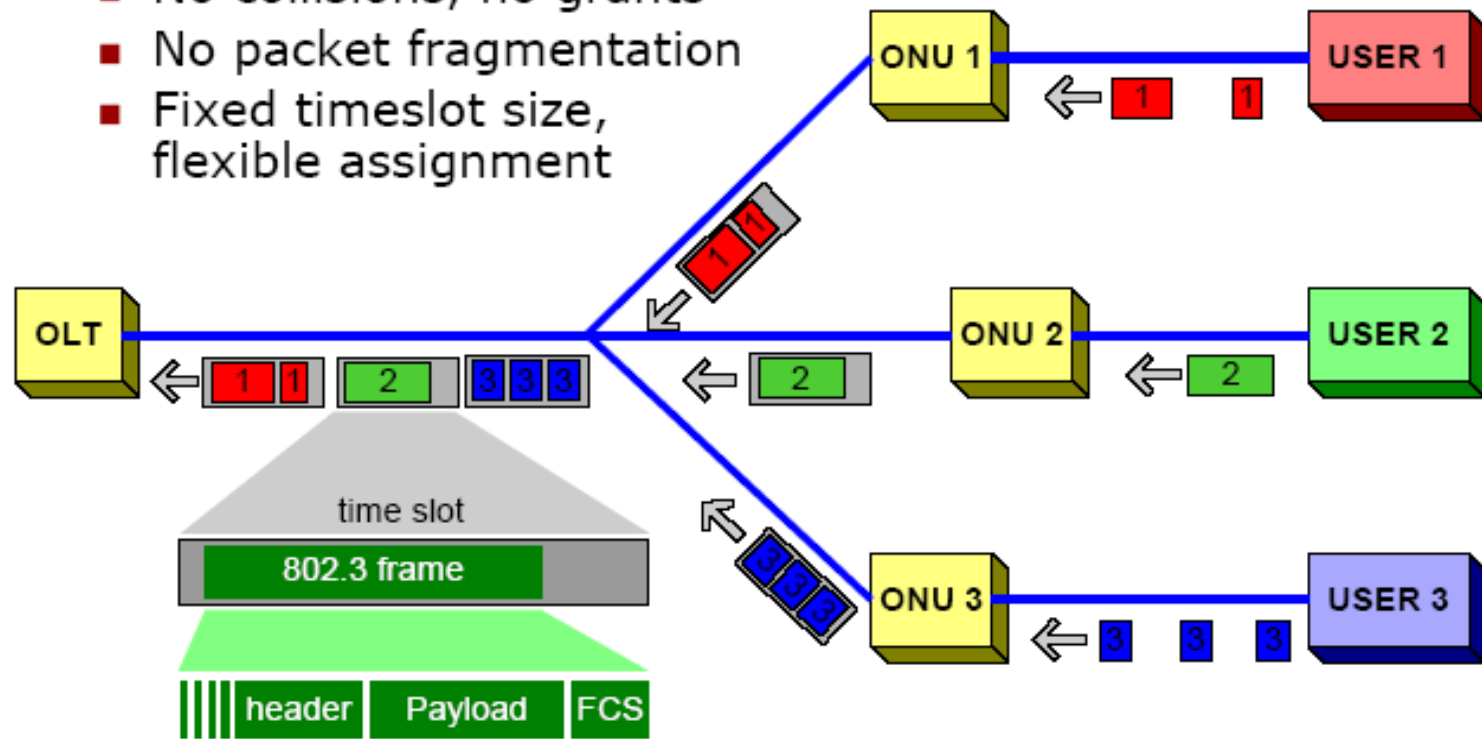

GEPON Fundamentals-Downstream

- Downstream channel uses true broadcast.
- Packets extracted by the MAC addresses.
- Not different from any shared-medium Ethernet LAN.

GEPON Fundamentals- Upstream

■ Main concepts

- TDM-like upstream time slicing
- No collisions, no grants
- No packet fragmentation
- Fixed timeslot size, flexible assignment

การแบ่งขอบเขตของอุปกรณ์

FTTx over Metro LAN Network

You can enjoy "Triple Play"