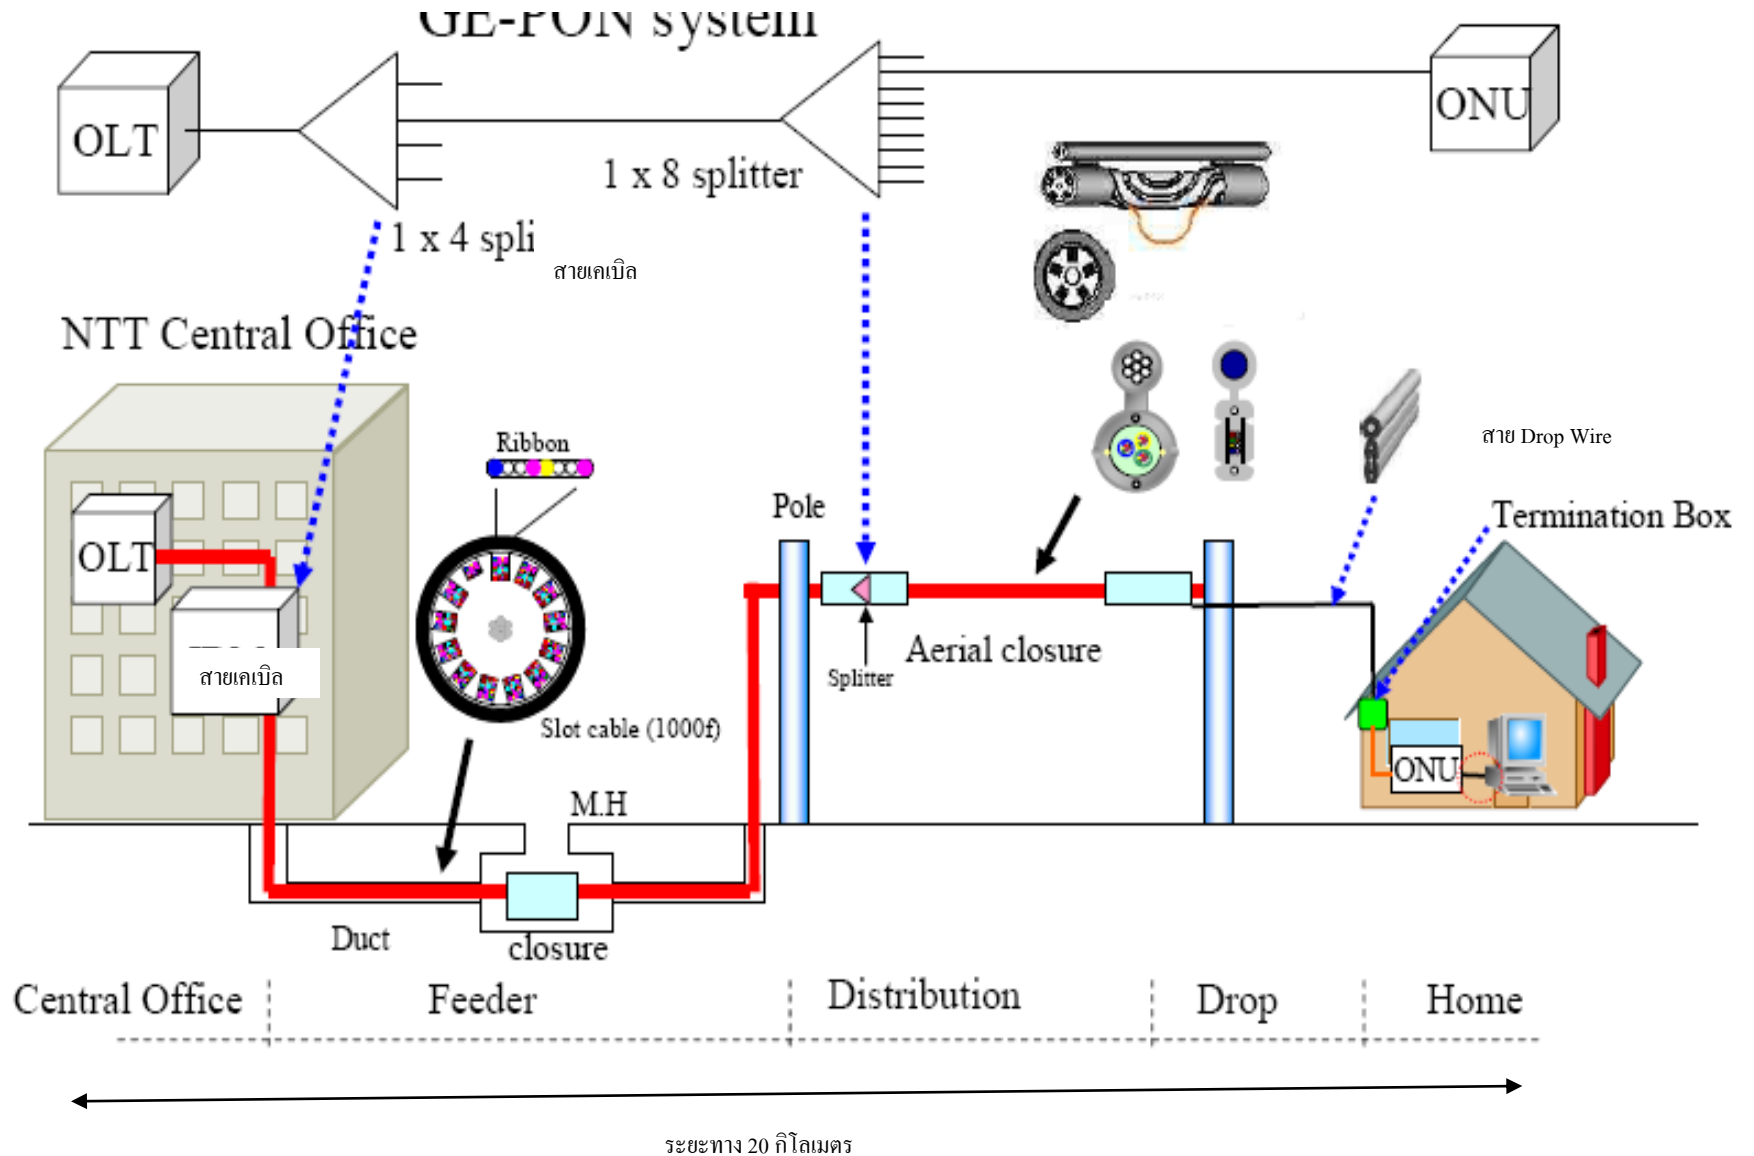

GEPON Fundamentals-Downstream

- Downstream channel uses true broadcast.
- Packets extracted by the MAC addresses.
- Not different from any shared-medium Ethernet LAN.

GEPON Fundamentals- Upstream

■ Main concepts

- TDM-like upstream time slicing
- No collisions, no grants
- No packet fragmentation
- Fixed timeslot size, flexible assignment

การแบ่งขอบเขตของอุปกรณ์

FTTx over Metro LAN Network

You can enjoy "Triple Play"