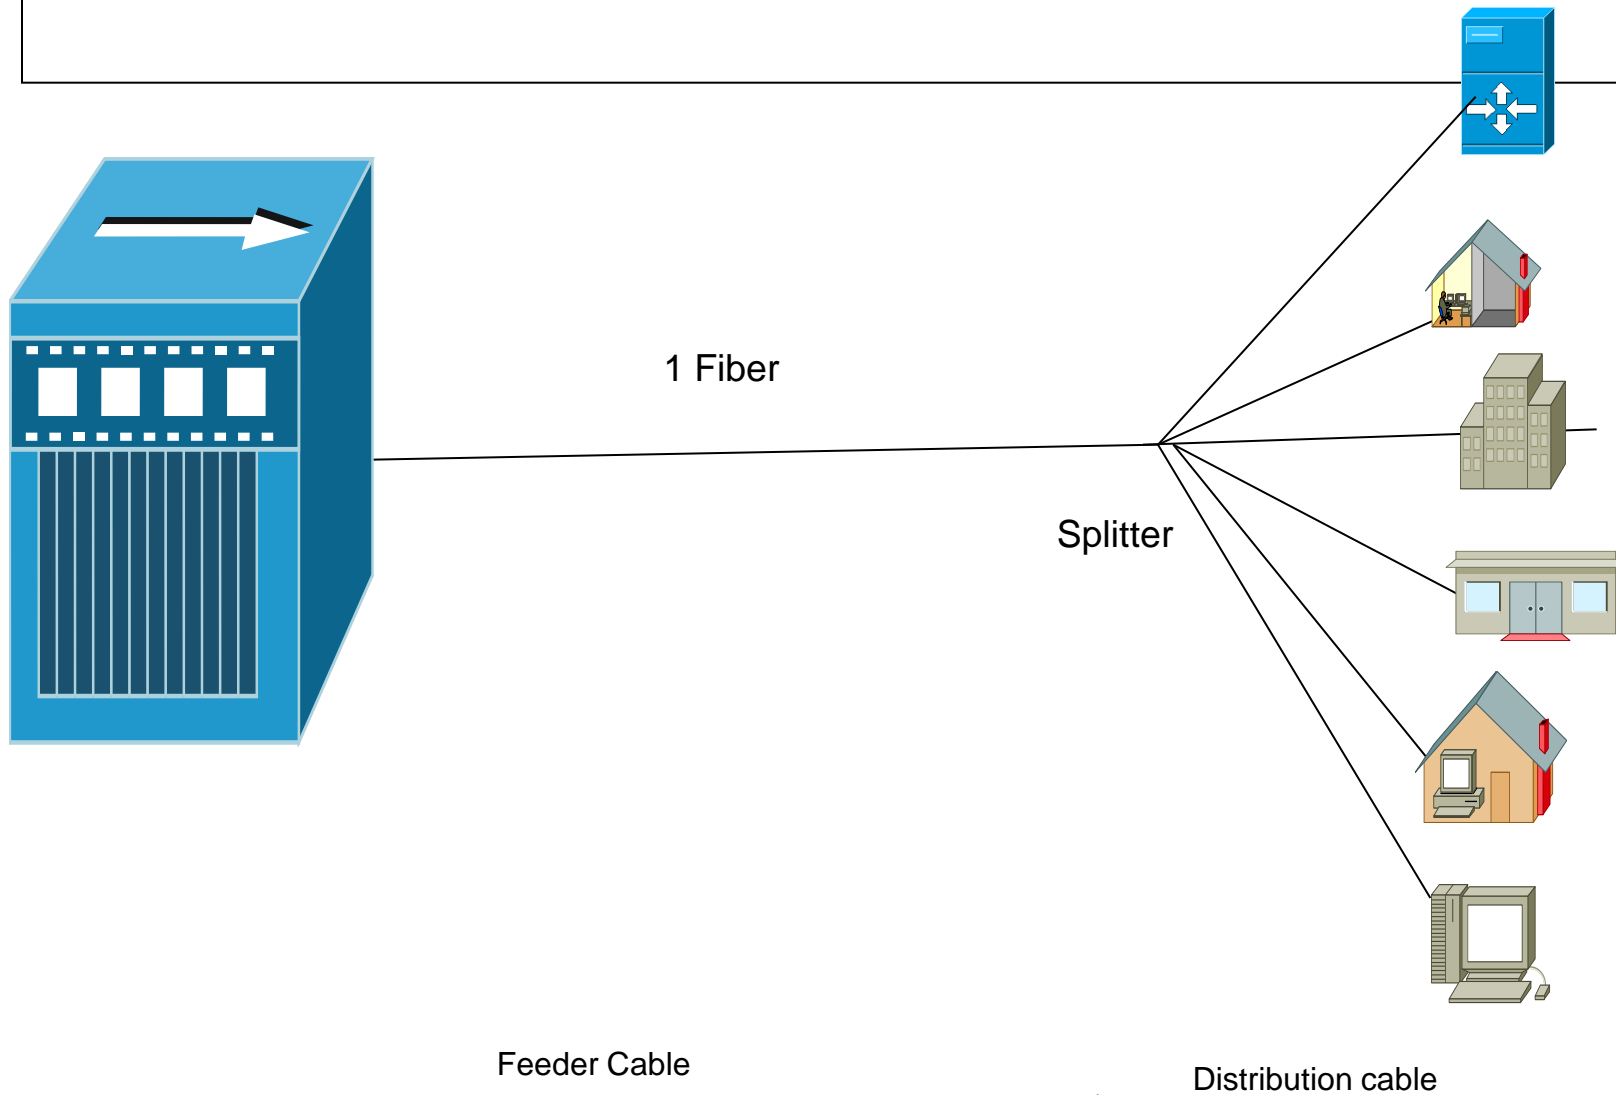

การแก้ปัญหาการใช้เคเบิลจำนวนมาก