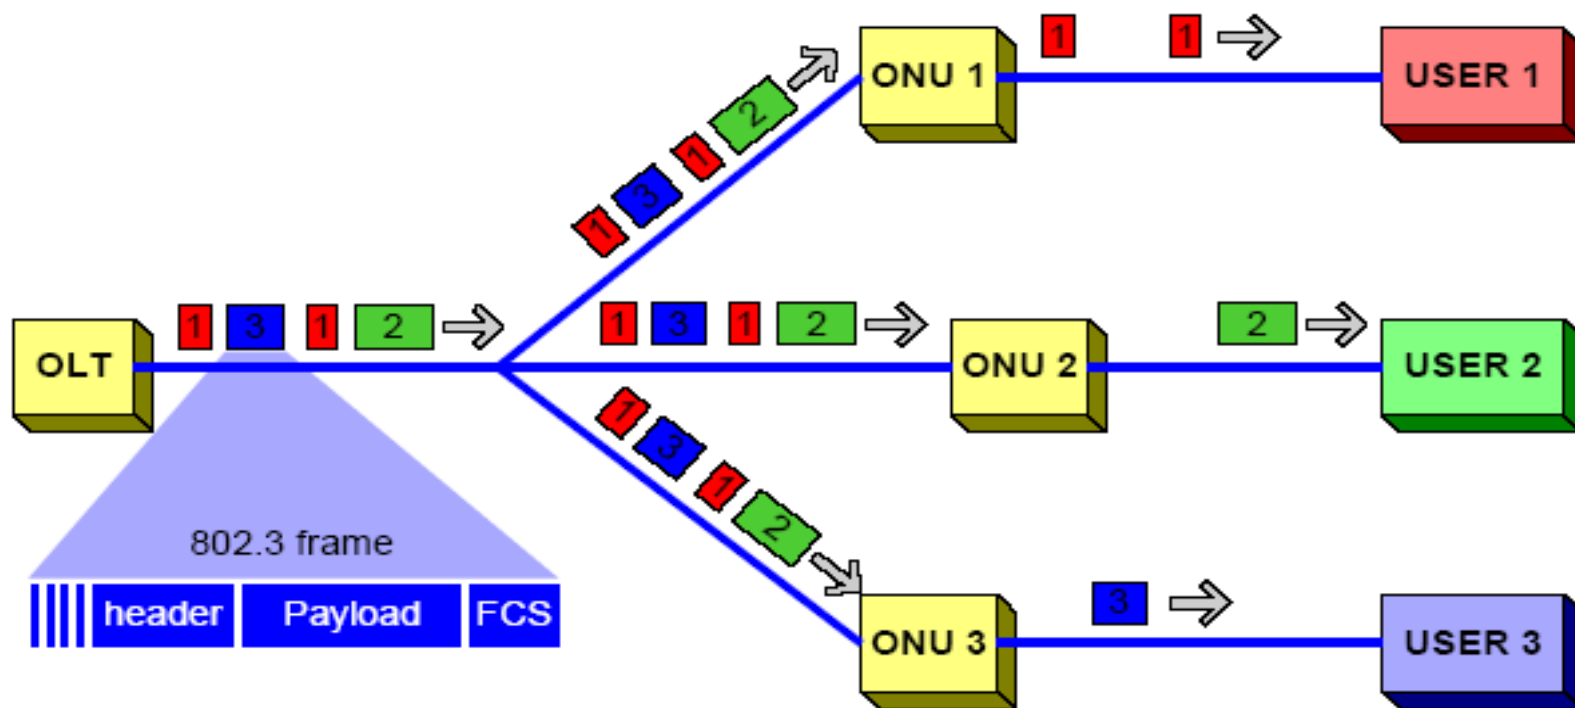

GEPON Fundamentals-Downstream

- Downstream channel uses true broadcast.
- Packets extracted by the MAC addresses.
- Not different from any shared-medium Ethernet LAN.

GEPON Fundamentals- Upstream

■ Main concepts

- TDM-like upstream time slicing
- No collisions, no grants
- No packet fragmentation
- Fixed timeslot size, flexible assignment

การแบ่งขอบเขตของอุปกรณ์

FTTx over Metro LAN Network

You can enjoy "Triple Play"