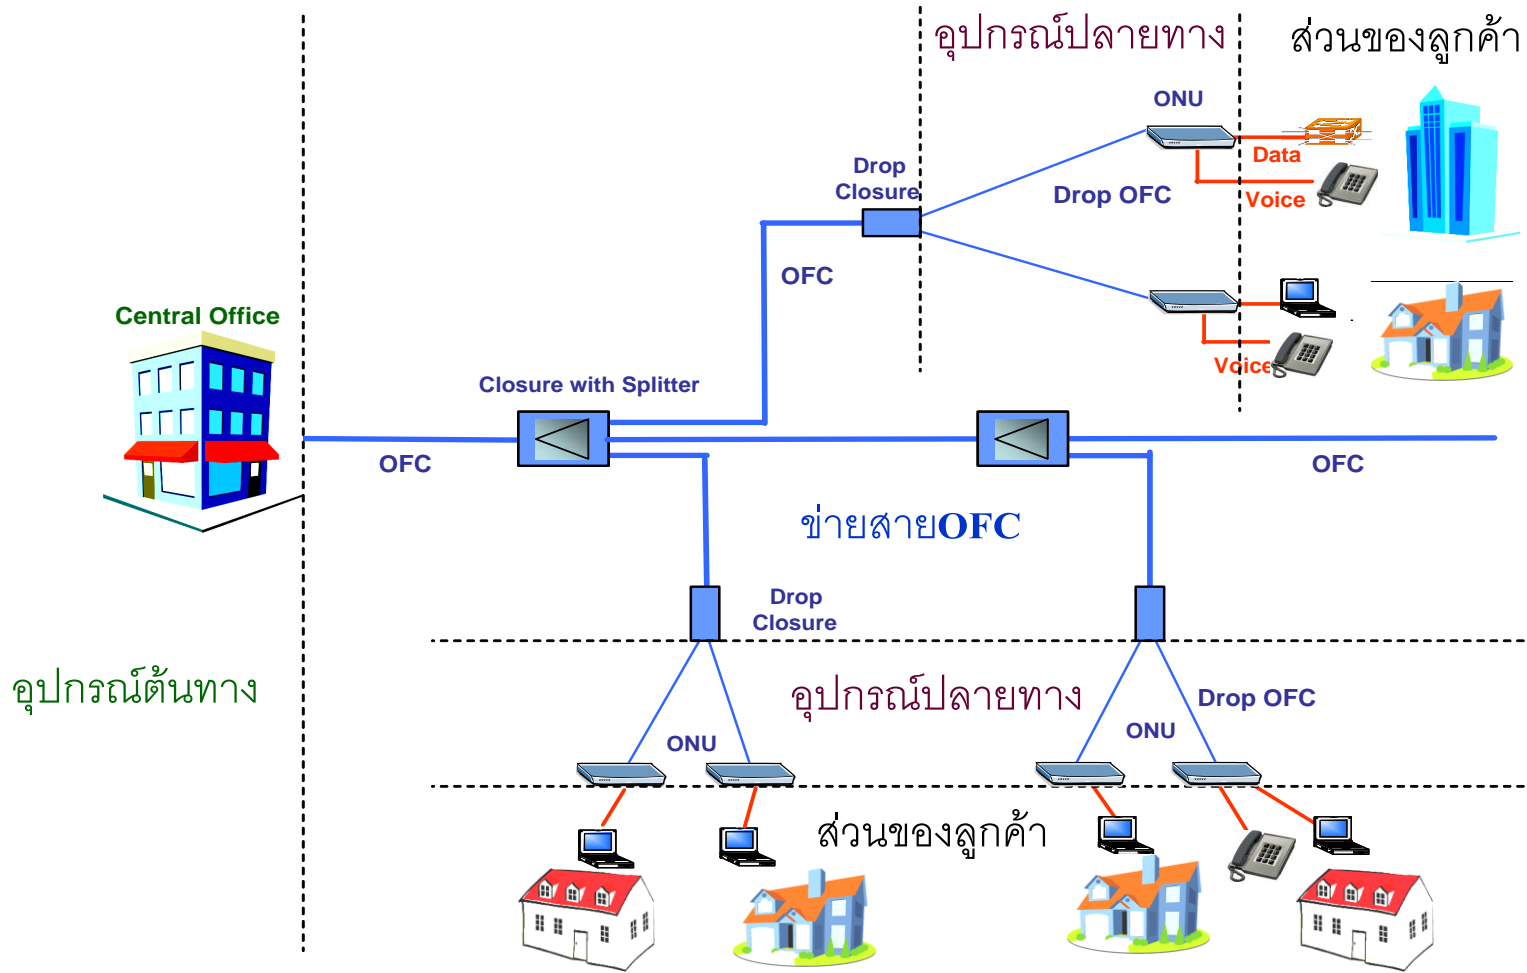

GEPON Fundamentals-Downstream

- Downstream channel uses true broadcast.
- Packets extracted by the MAC addresses.
- Not different from any shared-medium Ethernet LAN.

GEPON Fundamentals- Upstream

■ Main concepts

- TDM-like upstream time slicing
- No collisions, no grants
- No packet fragmentation
- Fixed timeslot size, flexible assignment

การแบ่งขอบเขตของอุปกรณ์

FTTx over Metro LAN Network

You can enjoy "Triple Play"