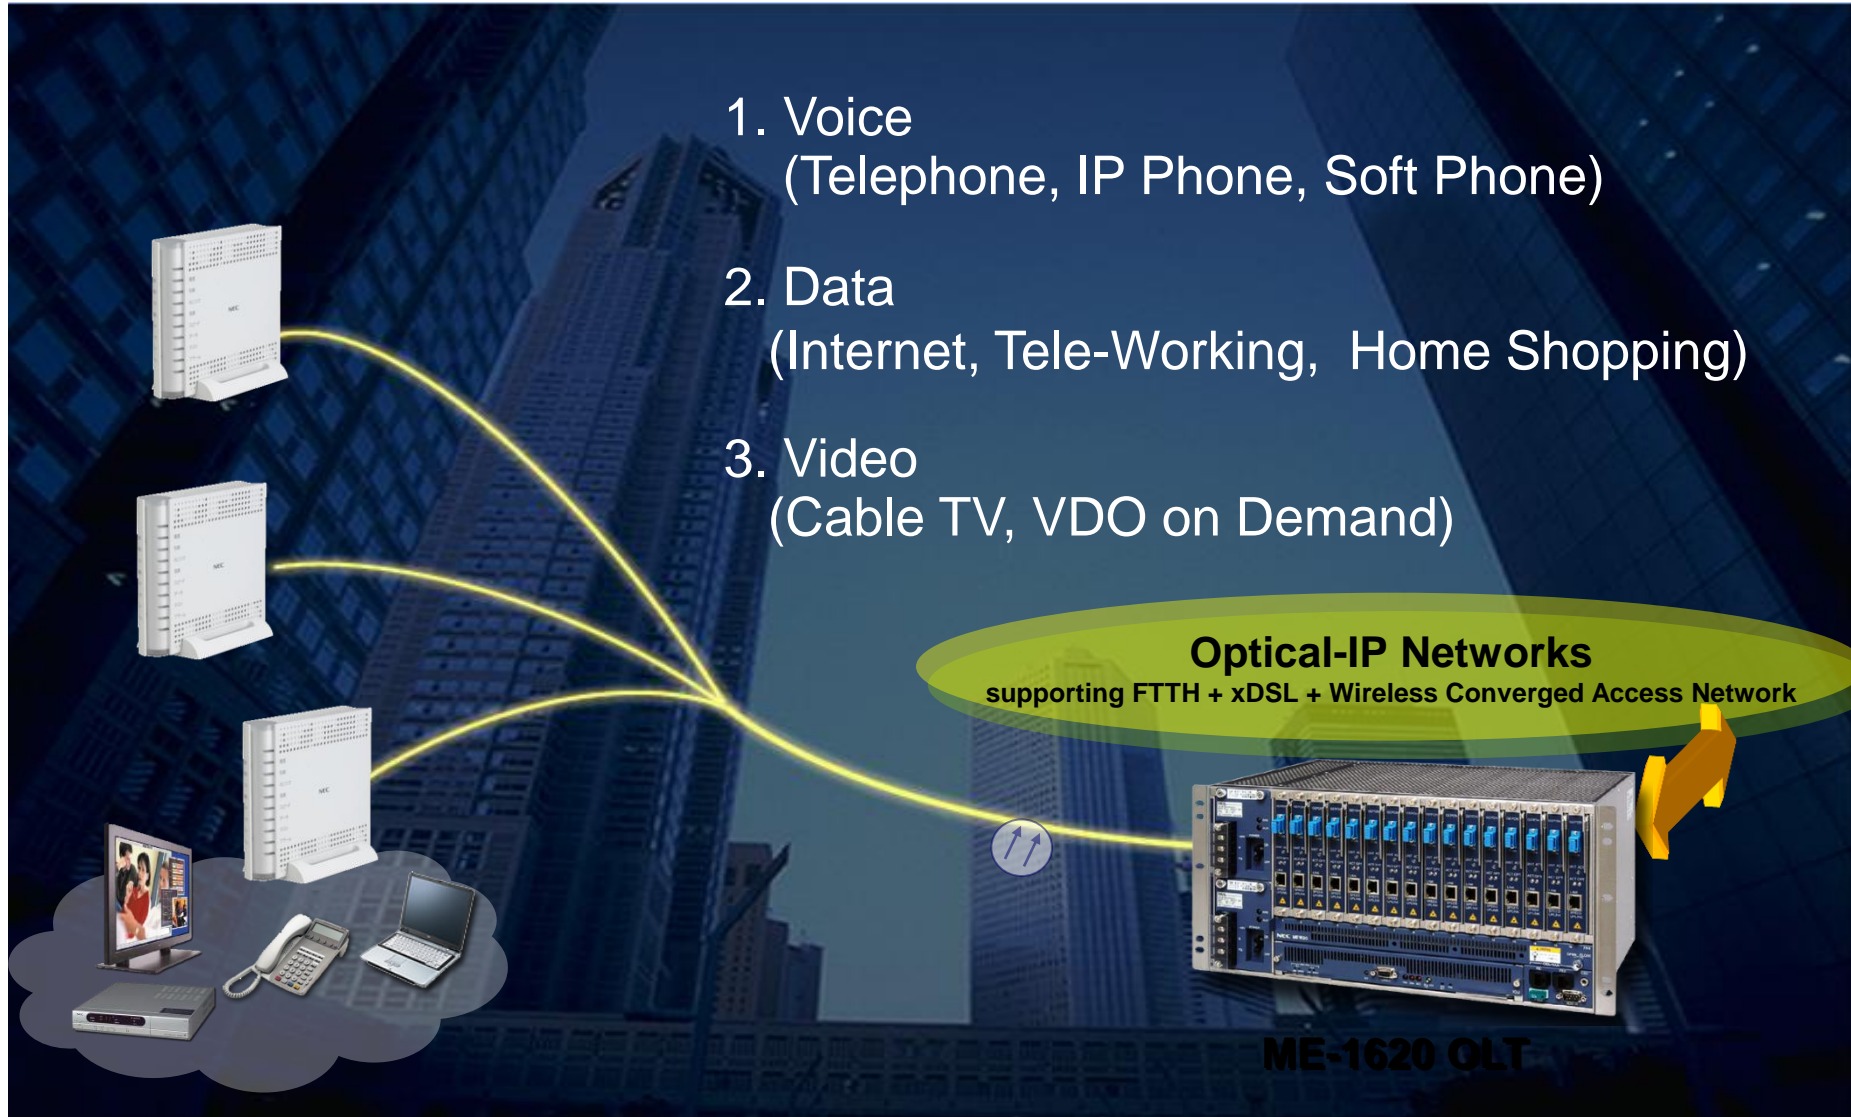

You can enjoy "Triple Play"

1. Voice
  (Telephone, IP Phone, Soft Phone)
2. Data
  (Internet, Tele-Working, Home Shopping)
3. Video
  (Cable TV, VDO on Demand)

Optical-IP Networks

supporting FTTH + xDSL + Wireless Converged Access Network