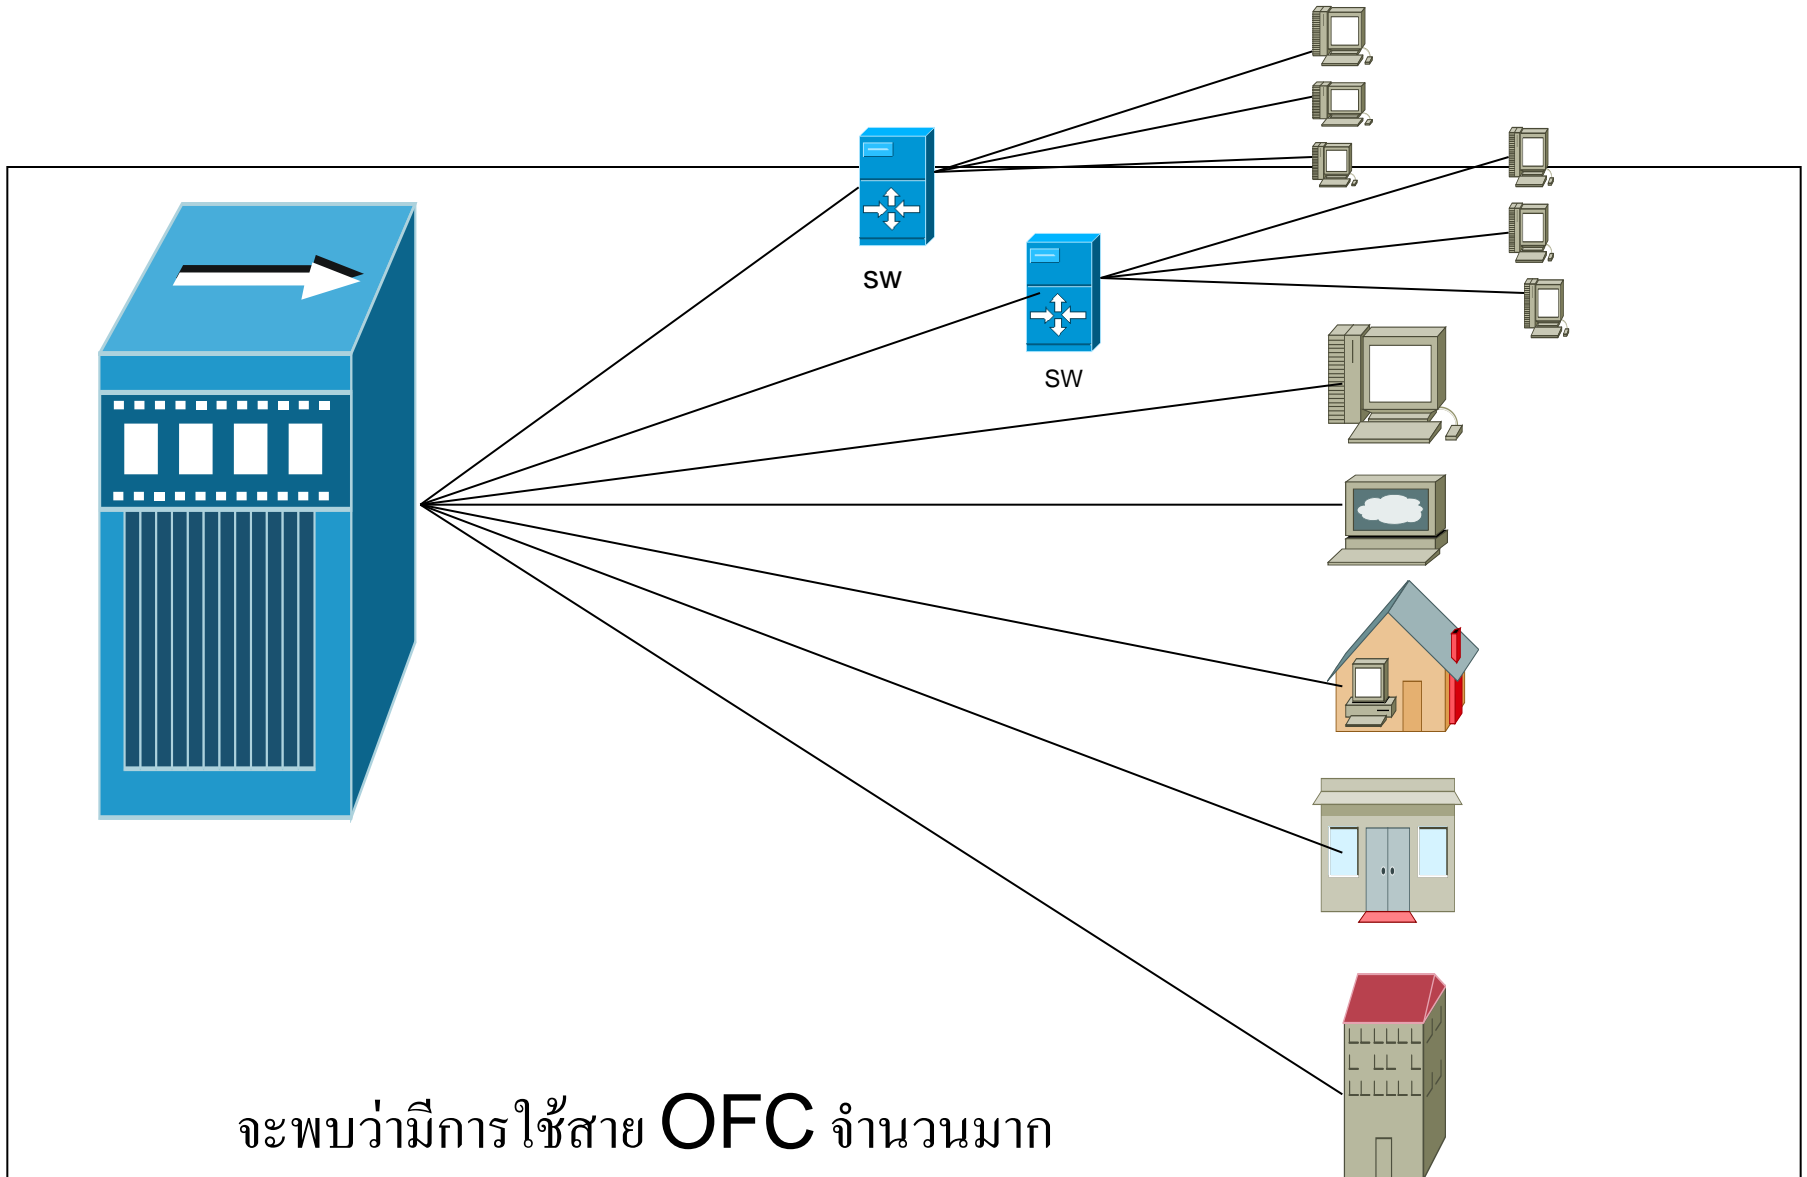

การให้บริการด้วยสาย OFC

จะพบว่ามีการใช้สาย **OFC** จำนวนมาก