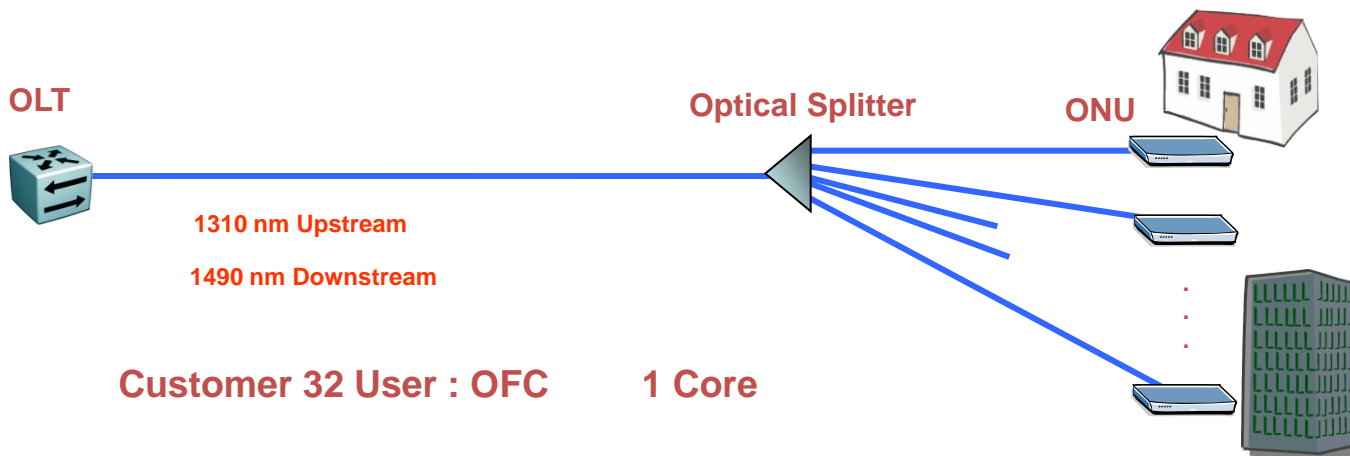

FTTx PON Technology